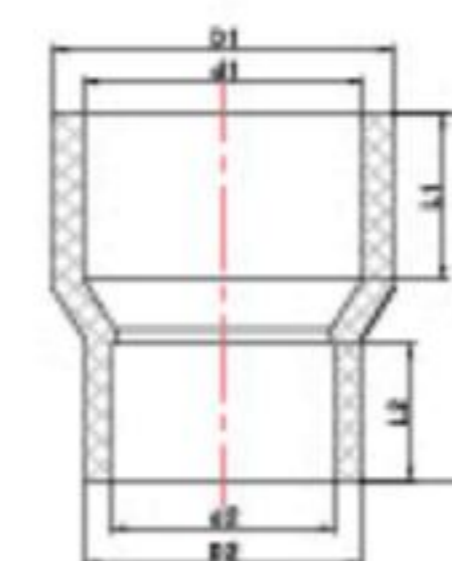

ITEM NO:BS009

FEMALE ADAPTOR

Size Nom	D	D1	d	L	H	Rc
1/2"	28.5	28.5	21.34	17	35.5	1/2"
3/4"	34.5	34.5	26.67	20	41	3/4"
1"	41.7	41.7	33.4	23	45.6	1"
1 1/4"	51.4	51.4	42.16	27.5	53.7	1 1/4"
1 1/2"	59.8	59.4	48.26	30.5	62	1 1/2"
2"	74	76	60.33	36.5	76	2"
3"	103.5	105	88.9	51	100	3"
4"	134.5	136	114.3	63.5	120	4"
6"	196.7	196.7	168.3	91	149	6"

ITEM NO:BS010

MALE ADAPTOR

Size Nom	D	d	d1	L	H	Rc
1/2"	28.5	21.34	12.2	17	41.5	1/2"
3/4"	34.5	26.67	16	20	46.5	3/4"
1"	41.7	33.4	23	23	55	1"
1 1/4"	51.4	42.16	33	27.5	58.5	1 1/4"
1 1/2"	59.8	48.26	37	30.5	63	1 1/2"
2"	74	60.33	47	36.5	75	2"
3"	103.5	88.9	72	51	99	3"
4"	134.5	114.3	94	63.5	122	4"
6"	196.7	168.3	136.6	91	157.5	6"

ITEM NO:BS013

REDUCING FEMALE 90° ELBOW

Size Nom	D	D1	d	L	NPT	H	h
1"X1/2"	41.7	28.5	33.7	23	1/2"	39.35	34.35
1"X3/4"	41.7	34.5	33.7	23	3/4"	39.35	39.75

ITEM NO:BS008

REDUCING BUSH

Size Nom	D	d	L	H
3/4"X1/2"	26.67	21.34	17	20
1"X1/2"	33.4	21.34	17	23
1"X3/4"	33.4	26.67	20	23
1 1/4"X1/2"	42.16	21.34	17	27.5
1 1/4"X3/4"	42.16	26.67	20	27.5
1 1/4"X1"	42.16	33.4	23	27.5
1 1/2"X1/2"	48.26	21.34	17	30.5
1 1/2"X3/4"	48.26	26.67	20	30.5
1 1/2"X1"	48.26	33.4	23	30.5
1 1/2"X1 1/4"	48.26	42.16	27.5	30.5
2"X1/2"	60.33	21.34	17	36.5
2"X3/4"	60.33	26.67	20	36.5
2"X1"	60.33	33.4	23.8	36.5
2"X1 1/4"	60.33	42.16	28.2	36.5
2"X1 1/2"	60.33	48.26	30.5	36.5
3"X1 1/2"	88.9	48.26	30.5	51
3"X2"	88.9	60.33	36.5	51
4"X2"	114.3	60.33	36.5	63.5
4"X3"	114.3	88.9	51	63.5
6"X4"	168.3	114.3	63.5	91

ITEM NO:BS011

END PLUG

Size Nom	D	d	L	h
1/2"	28.5	21.34	17	22.58
3/4"	34.5	26.67	20	26.51
1"	41.7	33.4	23	30.56
1 1/4"	51.4	42.16	27.5	36.55
1 1/2"	59.8	48.26	30.5	41.32
2"	74	60.33	36.5	49.65
3"	105.7	88.9	51	68.64
4"	134.5	114.3	63.5	85.65
6"	196.7	168.3	91	124.04