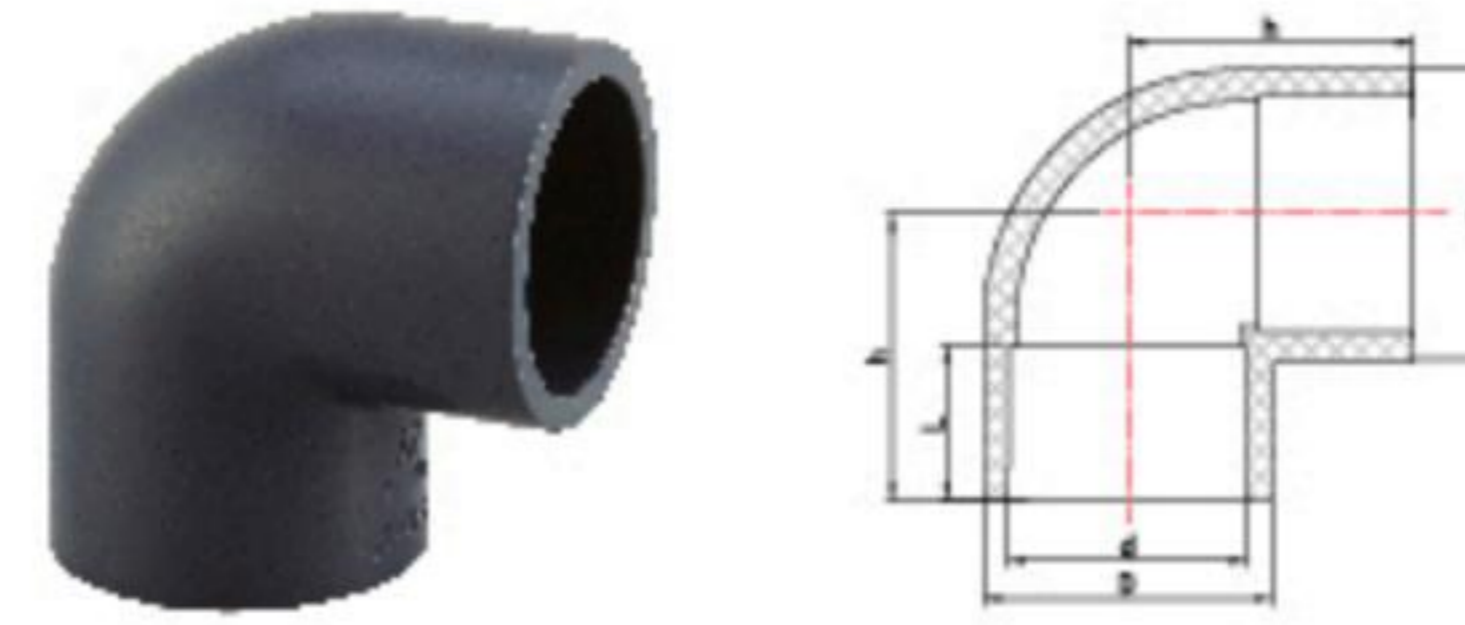

PVC PRESSURE FITTINGS

(BS4346)

PRESSURE

ITEM NO:BS001

45° ELBOW

Size Nom	D	d	L	h
1/2"	28.5	21.34	17	23.14
3/4"	34.5	26.67	20	27.18
1"	41.7	33.4	23	32
1 1/4"	51.4	42.16	27.5	38.28
1 1/2"	59.8	48.26	30.5	43
2"	74	60.33	36.5	52
3"	105.7	88.9	51	73
4"	134.5	114.3	63.5	92.5
6"	196.7	168.3	91	132

ITEM NO:BS002

90° ELBOW

Size Nom	D	d	L	h
1/2"	28.5	21.34	17	30
3/4"	34.5	26.67	20	35.5
1"	41.7	33.4	23	42
1 1/4"	51.4	42.16	27.5	51
1 1/2"	59.8	48.26	30.5	58.5
2"	74	60.33	36.5	71
3"	105.7	88.9	51	102
4"	134.5	114.3	63.5	127.5
6"	196.7	168.3	91	183.5

ITEM NO:BS003

FEMALE ELBOW

Size Nom	D	d	L	h	Rc
1/2"	28.5	21.34	17	28.25	1/2"
3/4"	34.5	26.67	20	34.25	3/4"
1"	41.7	33.4	23	39.35	1"
1 1/4"	51.4	42.16	27.5	48.8	1 1/4"
1 1/2"	59.8	48.26	30.5	54.1	1 1/2"
2"	74.5	60.33	36.5	67.75	2"