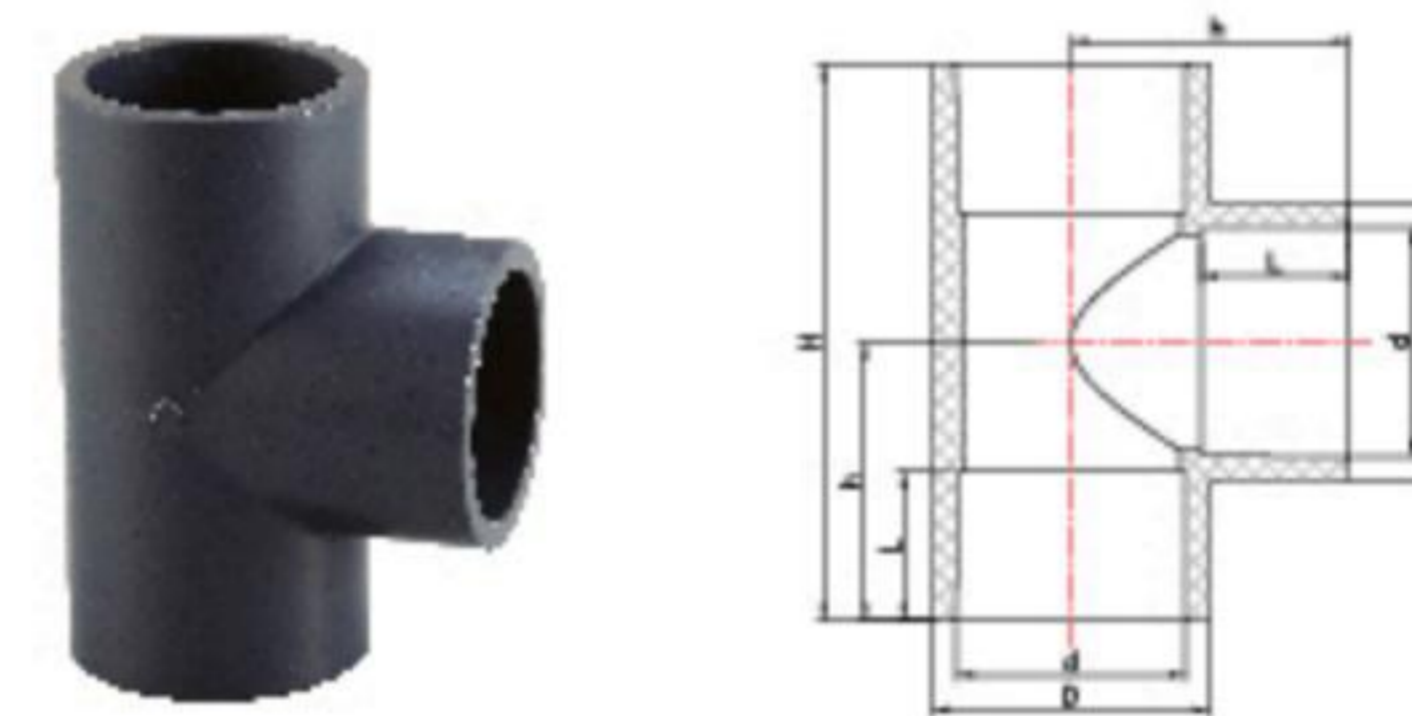

PVC PRESSURE FITTINGS

(BS4346)

PRESSURE

ITEM NO:BS001

45° ELBOW

Size Nom	D	d	L	h
1/2"	28.5	21.34	17	23.14
3/4"	34.5	26.67	20	27.18
1"	41.7	33.4	23	32
1 1/4"	51.4	42.16	27.5	38.28
1 1/2"	59.8	48.26	30.5	43
2"	74	60.33	36.5	52
3"	105.7	88.9	51	73
4"	134.5	114.3	63.5	92.5
6"	196.7	168.3	91	132

ITEM NO:BS002

90° ELBOW

Size Nom	D	d	L	h
1/2"	28.5	21.34	17	30
3/4"	34.5	26.67	20	35.5
1"	41.7	33.4	23	42
1 1/4"	51.4	42.16	27.5	51
1 1/2"	59.8	48.26	30.5	58.5
2"	74	60.33	36.5	71
3"	105.7	88.9	51	102
4"	134.5	114.3	63.5	127.5
6"	196.7	168.3	91	183.5

ITEM NO:BS003

FEMALE ELBOW

Size Nom	D	d	L	h	Rc
1/2"	28.5	21.34	17	28.25	1/2"
3/4"	34.5	26.67	20	34.25	3/4"
1"	41.7	33.4	23	39.35	1"
1 1/4"	51.4	42.16	27.5	48.8	1 1/4"
1 1/2"	59.8	48.26	30.5	54.1	1 1/2"
2"	74.5	60.33	36.5	67.75	2"