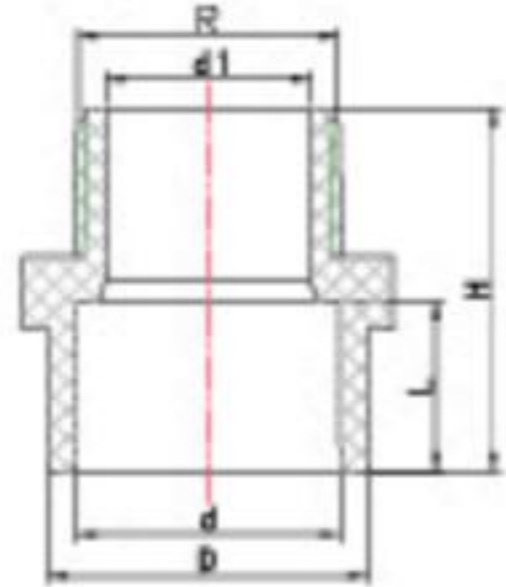

ITEM NO:BS005

FEMALE TEE

Size Nom	D	d	L	H	h	Rc
1/2"	28.5	21.34	17	56.5	28.25	1/2"
3/4"	34.5	26.67	20	68.5	34.25	3/4"
1"	41.7	33.4	23	80	39.35	1"
1 1/4"	51.4	42.16	27.5	97.6	48.8	1 1/4"
1 1/2"	59.8	48.26	30.5	109	54.1	1 1/2"
2"	74.5	60.33	36.5	135.5	67.75	2"

ITEM NO:BS006

FEMALE REDUCING TEE

Size Nom	D1	D2	d	L	H	h	G
1"X1/2"	41.7	28.5	33.69	23	69.6	35	1/2"
1"X3/4"	41.7	34.5	33.7	23	75	37.75	3/4"
1 1/2"X1/2"	59.8	28.5	48.38	30.5	85.5	42	1/2"
2"X1/2"	74.5	28.5	60.5	36.5	102	51	1/2"
2"X3/4"	74.5	34	60.33	36.5	107.38	52.36	3/4"

ITEM NO:BS009

FEMALE ADAPTOR

Size Nom	D	D1	d	L	H	Rc
1/2"	28.5	28.5	21.34	17	35.5	1/2"
3/4"	34.5	34.5	26.67	20	41	3/4"
1"	41.7	41.7	33.4	23	45.6	1"
1 1/4"	51.4	51.4	42.16	27.5	53.7	1 1/4"
1 1/2"	59.8	59.4	48.26	30.5	62	1 1/2"
2"	74	76	60.33	36.5	76	2"
3"	103.5	105	88.9	51	100	3"
4"	134.5	136	114.3	63.5	120	4"
6"	196.7	196.7	168.3	91	149	6"

ITEM NO:BS010

MALE ADAPTOR

Size Nom	D	d	d1	L	H	Rc
1/2"	28.5	21.34	12.2	17	41.5	1/2"
3/4"	34.5	26.67	16	20	46.5	3/4"
1"	41.7	33.4	23	23	55	1"
1 1/4"	51.4	42.16	33	27.5	58.5	1 1/4"
1 1/2"	59.8	48.26	37	30.5	63	1 1/2"
2"	74	60.33	47	36.5	75	2"
3"	103.5	88.9	72	51	99	3"
4"	134.5	114.3	94	63.5	122	4"
6"	196.7	168.3	136.6	91	157.5	6"