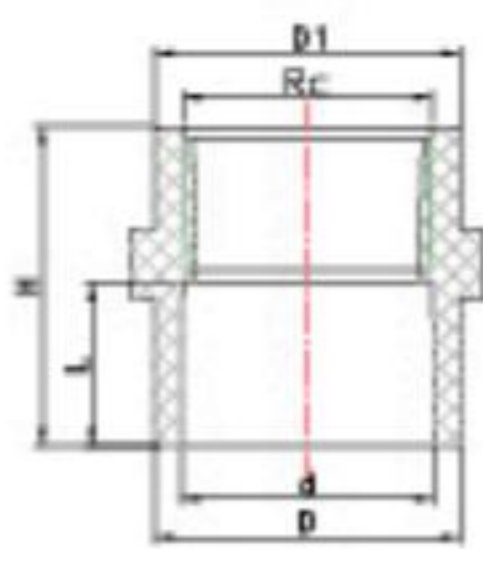

ITEM NO:BS007

COUPLING

Size Nom	D	d	L	h
1/2"	27.5	21.34	17	36
3/4"	33.5	26.67	20	42
1"	40.7	33.4	23	48
1 1/4"	50.4	42.16	27.5	57
1 1/2"	59.4	48.26	30.5	64
2"	74	60.33	36.5	77
3"	103.5	88.9	51	109
4"	134.5	114.3	63.5	132
6"	194.7	168.3	91	188

ITEM NO:BS005

FEMALE TEE

Size Nom	D	d	L	H	h	Rc
1/2"	28.5	21.34	17	56.5	28.25	1/2"
3/4"	34.5	26.67	20	68.5	34.25	3/4"
1"	41.7	33.4	23	80	39.35	1"
1 1/4"	51.4	42.16	27.5	97.6	48.8	1 1/4"
1 1/2"	59.8	48.26	30.5	109	54.1	1 1/2"
2"	74.5	60.33	36.5	135.5	67.75	2"

ITEM NO:BS006

FEMALE REDUCING TEE

Size Nom	D1	D2	d	L	H	h	G
1"X1/2"	41.7	28.5	33.69	23	69.6	35	1/2"
1"X3/4"	41.7	34.5	33.7	23	75	37.75	3/4"
1 1/2"X1/2"	59.8	28.5	48.38	30.5	85.5	42	1/2"
2"X1/2"	74.5	28.5	60.5	36.5	102	51	1/2"
2"X3/4"	74.5	34	60.33	36.5	107.38	52.36	3/4"

ITEM NO:BS009

FEMALE ADAPTOR

Size Nom	D	D1	d	L	H	Rc
1/2"	28.5	28.5	21.34	17	35.5	1/2"
3/4"	34.5	34.5	26.67	20	41	3/4"
1"	41.7	41.7	33.4	23	45.6	1"
1 1/4"	51.4	51.4	42.16	27.5	53.7	1 1/4"
1 1/2"	59.8	59.4	48.26	30.5	62	1 1/2"
2"	74	76	60.33	36.5	76	2"
3"	103.5	105	88.9	51	100	3"
4"	134.5	136	114.3	63.5	120	4"
6"	196.7	196.7	168.3	91	149	6"