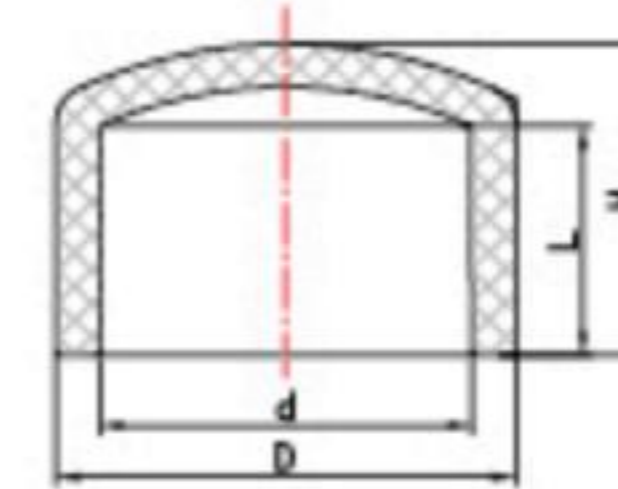

ITEM NO:BS009

FEMALE ADAPTOR

Size Nom	D	D1	d	L	H	Rc
1/2"	28.5	28.5	21.34	17	35.5	1/2"
3/4"	34.5	34.5	26.67	20	41	3/4"
1"	41.7	41.7	33.4	23	45.6	1"
1 1/4"	51.4	51.4	42.16	27.5	53.7	1 1/4"
1 1/2"	59.8	59.4	48.26	30.5	62	1 1/2"
2"	74	76	60.33	36.5	76	2"
3"	103.5	105	88.9	51	100	3"
4"	134.5	136	114.3	63.5	120	4"
6"	196.7	196.7	168.3	91	149	6"

ITEM NO:BS010

MALE ADAPTOR

Size Nom	D	d	d1	L	H	Rc
1/2"	28.5	21.34	12.2	17	41.5	1/2"
3/4"	34.5	26.67	16	20	46.5	3/4"
1"	41.7	33.4	23	23	55	1"
1 1/4"	51.4	42.16	33	27.5	58.5	1 1/4"
1 1/2"	59.8	48.26	37	30.5	63	1 1/2"
2"	74	60.33	47	36.5	75	2"
3"	103.5	88.9	72	51	99	3"
4"	134.5	114.3	94	63.5	122	4"
6"	196.7	168.3	136.6	91	157.5	6"

ITEM NO:BS013

REDUCING FEMALE 90° ELBOW

Size Nom	D	D1	d	L	NPT	H	h
1"X1/2"	41.7	28.5	33.7	23	1/2"	39.35	34.35
1"X3/4"	41.7	34.5	33.7	23	3/4"	39.35	39.75

ITEM NO:BS008

REDUCING BUSH

Size Nom	D	d	L	H
3/4"X1/2"	26.67	21.34	17	20
1"X1/2"	33.4	21.34	17	23
1"X3/4"	33.4	26.67	20	23
1 1/4"X1/2"	42.16	21.34	17	27.5
1 1/4"X3/4"	42.16	26.67	20	27.5
1 1/4"X1"	42.16	33.4	23	27.5
1 1/2"X1/2"	48.26	21.34	17	30.5
1 1/2"X3/4"	48.26	26.67	20	30.5
1 1/2"X1"	48.26	33.4	23	30.5
1 1/2"X1 1/4"	48.26	42.16	27.5	30.5
2"X1/2"	60.33	21.34	17	36.5
2"X3/4"	60.33	26.67	20	36.5
2"X1"	60.33	33.4	23.8	36.5
2"X1 1/4"	60.33	42.16	28.2	36.5
2"X1 1/2"	60.33	48.26	30.5	36.5
3"X1 1/2"	88.9	48.26	30.5	51
3"X2"	88.9	60.33	36.5	51
4"X2"	114.3	60.33	36.5	63.5
4"X3"	114.3	88.9	51	63.5
6"X4"	168.3	114.3	63.5	91

ITEM NO:BS011

END PLUG

Size Nom	D	d	L	h
1/2"	28.5	21.34	17	22.58
3/4"	34.5	26.67	20	26.51
1"	41.7	33.4	23	30.56
1 1/4"	51.4	42.16	27.5	36.55
1 1/2"	59.8	48.26	30.5	41.32
2"	74	60.33	36.5	49.65
3"	105.7	88.9	51	68.64
4"	134.5	114.3	63.5	85.65
6"	196.7	168.3	91	124.04