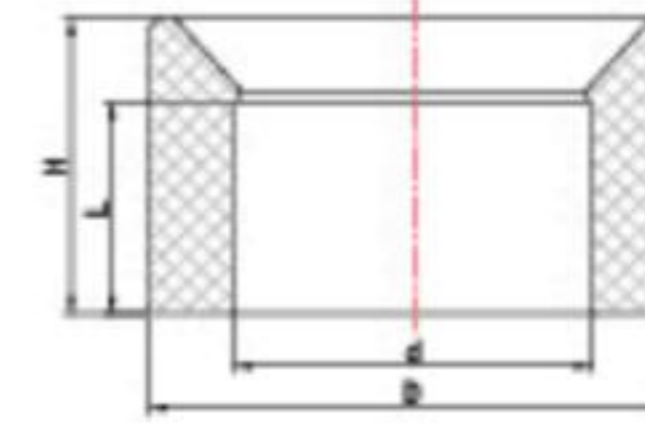

ITEM NO:BS009

FEMALE ADAPTOR

Size Nom	D	D1	d	L	H	Rc
1/2"	28.5	28.5	21.34	17	35.5	1/2"
3/4"	34.5	34.5	26.67	20	41	3/4"
1"	41.7	41.7	33.4	23	45.6	1"
1 1/4"	51.4	51.4	42.16	27.5	53.7	1 1/4"
1 1/2"	59.8	59.4	48.26	30.5	62	1 1/2"
2"	74	76	60.33	36.5	76	2"
3"	103.5	105	88.9	51	100	3"
4"	134.5	136	114.3	63.5	120	4"
6"	196.7	196.7	168.3	91	149	6"

ITEM NO:BS010

MALE ADAPTOR

Size Nom	D	d	d1	L	H	Rc
1/2"	28.5	21.34	12.2	17	41.5	1/2"
3/4"	34.5	26.67	16	20	46.5	3/4"
1"	41.7	33.4	23	23	55	1"
1 1/4"	51.4	42.16	33	27.5	58.5	1 1/4"
1 1/2"	59.8	48.26	37	30.5	63	1 1/2"
2"	74	60.33	47	36.5	75	2"
3"	103.5	88.9	72	51	99	3"
4"	134.5	114.3	94	63.5	122	4"
6"	196.7	168.3	136.6	91	157.5	6"

ITEM NO:BS013

REDUCING FEMALE 90° ELBOW

Size Nom	D	D1	d	L	NPT	H	h
1"X1/2"	41.7	28.5	33.7	23	1/2"	39.35	34.35
1"X3/4"	41.7	34.5	33.7	23	3/4"	39.35	39.75

ITEM NO:BS008

REDUCING BUSH

Size Nom	D	d	L	H
3/4"X1/2"	26.67	21.34	17	20
1"X1/2"	33.4	21.34	17	23
1"X3/4"	33.4	26.67	20	23
1 1/4"X1/2"	42.16	21.34	17	27.5
1 1/4"X3/4"	42.16	26.67	20	27.5
1 1/4"X1"	42.16	33.4	23	27.5
1 1/2"X1/2"	48.26	21.34	17	30.5
1 1/2"X3/4"	48.26	26.67	20	30.5
1 1/2"X1"	48.26	33.4	23	30.5
1 1/2"X1 1/4"	48.26	42.16	27.5	30.5
2"X1/2"	60.33	21.34	17	36.5
2"X3/4"	60.33	26.67	20	36.5
2"X1"	60.33	33.4	23.8	36.5
2"X1 1/4"	60.33	42.16	28.2	36.5
2"X1 1/2"	60.33	48.26	30.5	36.5
3"X1 1/2"	88.9	48.26	30.5	51
3"X2"	88.9	60.33	36.5	51
4"X2"	114.3	60.33	36.5	63.5
4"X3"	114.3	88.9	51	63.5
6"X4"	168.3	114.3	63.5	91