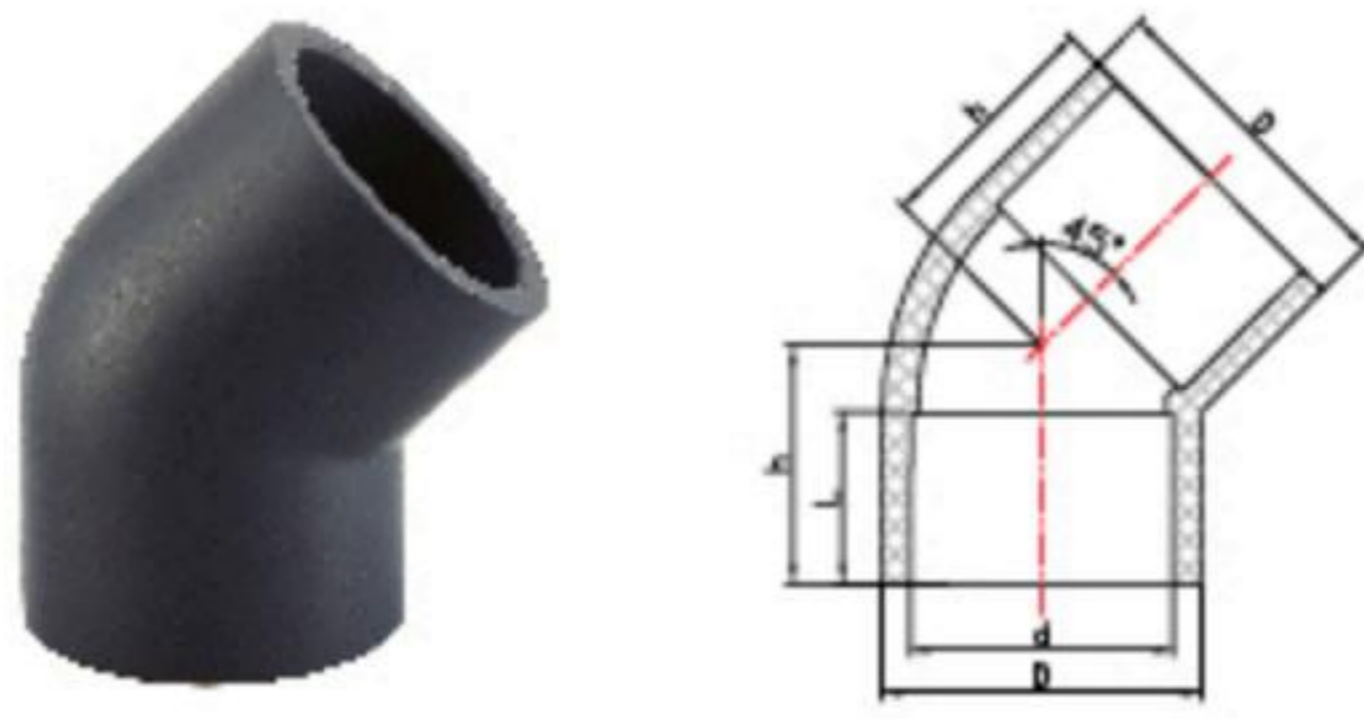

PVC PRESSURE FITTINGS

(BS4346)

PRESSURE

ITEM NO:BS001

45° ELBOW

Size Nom	D	d	L	h
1/2"	28.5	21.34	17	23.14
3/4"	34.5	26.67	20	27.18
1"	41.7	33.4	23	32
1 1/4"	51.4	42.16	27.5	38.28
1 1/2"	59.8	48.26	30.5	43
2"	74	60.33	36.5	52
3"	105.7	88.9	51	73
4"	134.5	114.3	63.5	92.5
6"	196.7	168.3	91	132

ITEM NO:BS002

90° ELBOW

Size Nom	D	d	L	h
1/2"	28.5	21.34	17	30
3/4"	34.5	26.67	20	35.5
1"	41.7	33.4	23	42
1 1/4"	51.4	42.16	27.5	51
1 1/2"	59.8	48.26	30.5	58.5
2"	74	60.33	36.5	71
3"	105.7	88.9	51	102
4"	134.5	114.3	63.5	127.5
6"	196.7	168.3	91	183.5

ITEM NO:BS003

FEMALE ELBOW

Size Nom	D	d	L	h	Rc
1/2"	28.5	21.34	17	28.25	1/2"
3/4"	34.5	26.67	20	34.25	3/4"
1"	41.7	33.4	23	39.35	1"
1 1/4"	51.4	42.16	27.5	48.8	1 1/4"
1 1/2"	59.8	48.26	30.5	54.1	1 1/2"
2"	74.5	60.33	36.5	67.75	2"