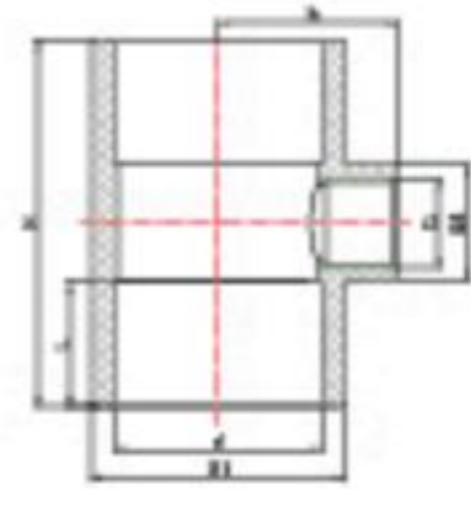

ITEM NO:BS003

FEMALE ELBOW

Size Nom	D	d	L	h	Rc
1/2"	28.5	21.34	17	28.25	1/2"
3/4"	34.5	26.67	20	34.25	3/4"
1"	41.7	33.4	23	39.35	1"
1 1/4"	51.4	42.16	27.5	48.8	1 1/4"
1 1/2"	59.8	48.26	30.5	54.1	1 1/2"
2"	74.5	60.33	36.5	67.75	2"

ITEM NO:BS004

TEE

Size Nom	D	d	L	H	h
1/2"	28.5	21.34	17	59	29.5
3/4"	34.5	26.67	20	71	35.5
1"	41.7	33.4	23	84	42
1 1/4"	51.4	42.16	27.5	103	51.5
1 1/2"	59.8	48.26	30.5	117	58.5
2"	74.5	60.33	36.5	143	71.5
3"	105.7	88.9	51	202.7	101.35
4"	134.5	114.3	63.5	255	127.5
6"	196.7	168.3	91	367	183.5

ITEM NO:BS007

COUPLING

Size Nom	D	d	L	h
1/2"	27.5	21.34	17	36
3/4"	33.5	26.67	20	42
1"	40.7	33.4	23	48
1 1/4"	50.4	42.16	27.5	57
1 1/2"	59.4	48.26	30.5	64
2"	74	60.33	36.5	77
3"	103.5	88.9	51	109
4"	134.5	114.3	63.5	132
6"	194.7	168.3	91	188

ITEM NO:BS005

FEMALE TEE

Size Nom	D	d	L	H	h	Rc
1/2"	28.5	21.34	17	56.5	28.25	1/2"
3/4"	34.5	26.67	20	68.5	34.25	3/4"
1"	41.7	33.4	23	80	39.35	1"
1 1/4"	51.4	42.16	27.5	97.6	48.8	1 1/4"
1 1/2"	59.8	48.26	30.5	109	54.1	1 1/2"
2"	74.5	60.33	36.5	135.5	67.75	2"