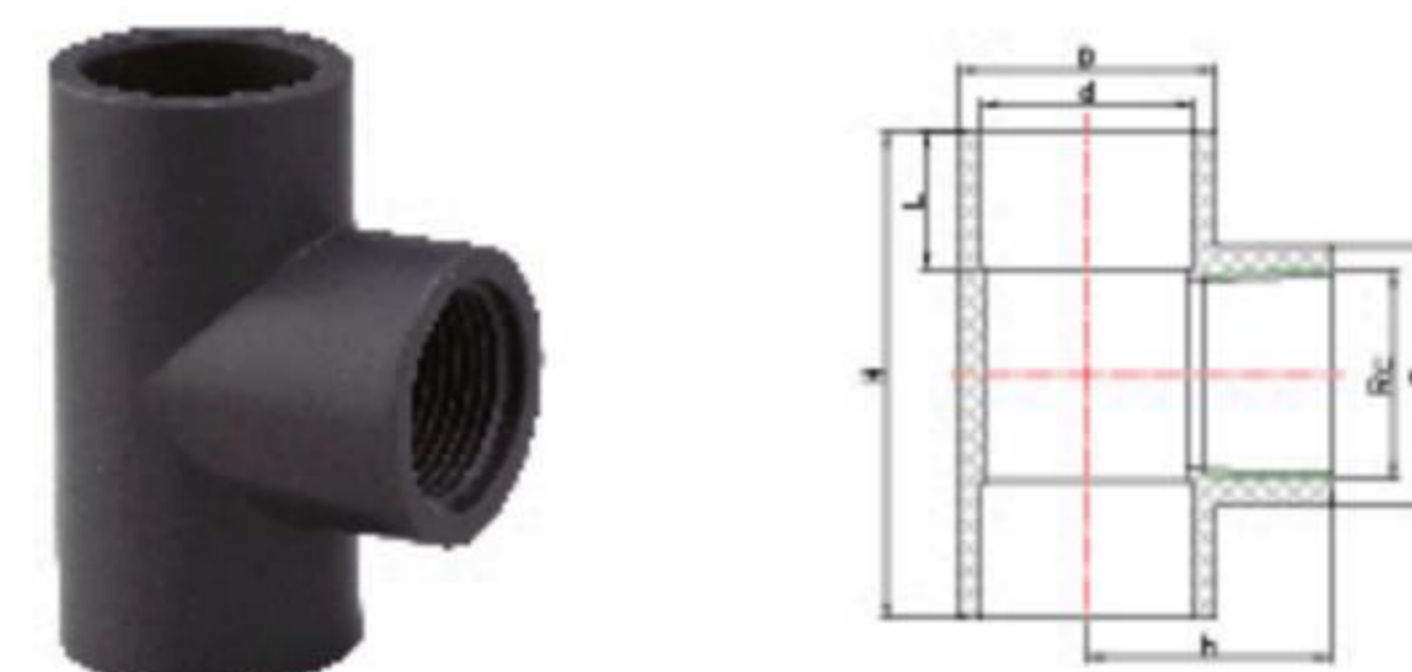

ITEM NO:BS005

FEMALE TEE

Size Nom	D	d	L	H	h	Rc
1/2"	28.5	21.34	17	56.5	28.25	1/2"
3/4"	34.5	26.67	20	68.5	34.25	3/4"
1"	41.7	33.4	23	80	39.35	1"
1 1/4"	51.4	42.16	27.5	97.6	48.8	1 1/4"
1 1/2"	59.8	48.26	30.5	109	54.1	1 1/2"
2"	74.5	60.33	36.5	135.5	67.75	2"